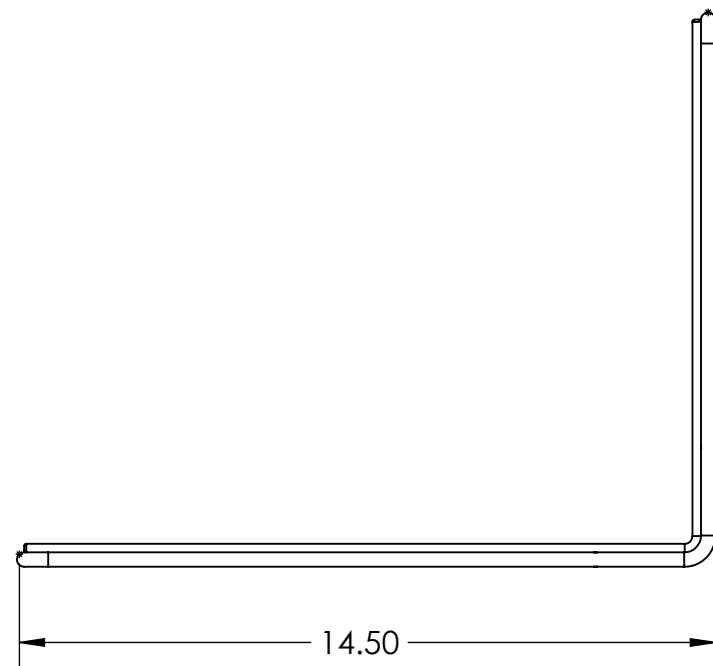

**NOT WHAT YOU'RE LOOKING FOR?  
CONTACT US FOR CUSTOM ORDERS!**  
WWW.ACRYLICDIVIDERS.COM

**MADE FROM PAINTED STEEL WIRE**  
**AVAILABLE IN EITHER WHITE OR BLACK**

ACRYLICDIVIDERS.COM		
TITLE: 14.5" x 11.5" x 28.5" WIRE DIVIDER		
SIZE <b>B</b>	DWG. NO. WD_001	REV NR
SCALE: 1:4	WEIGHT:	SHEET 1 OF 1