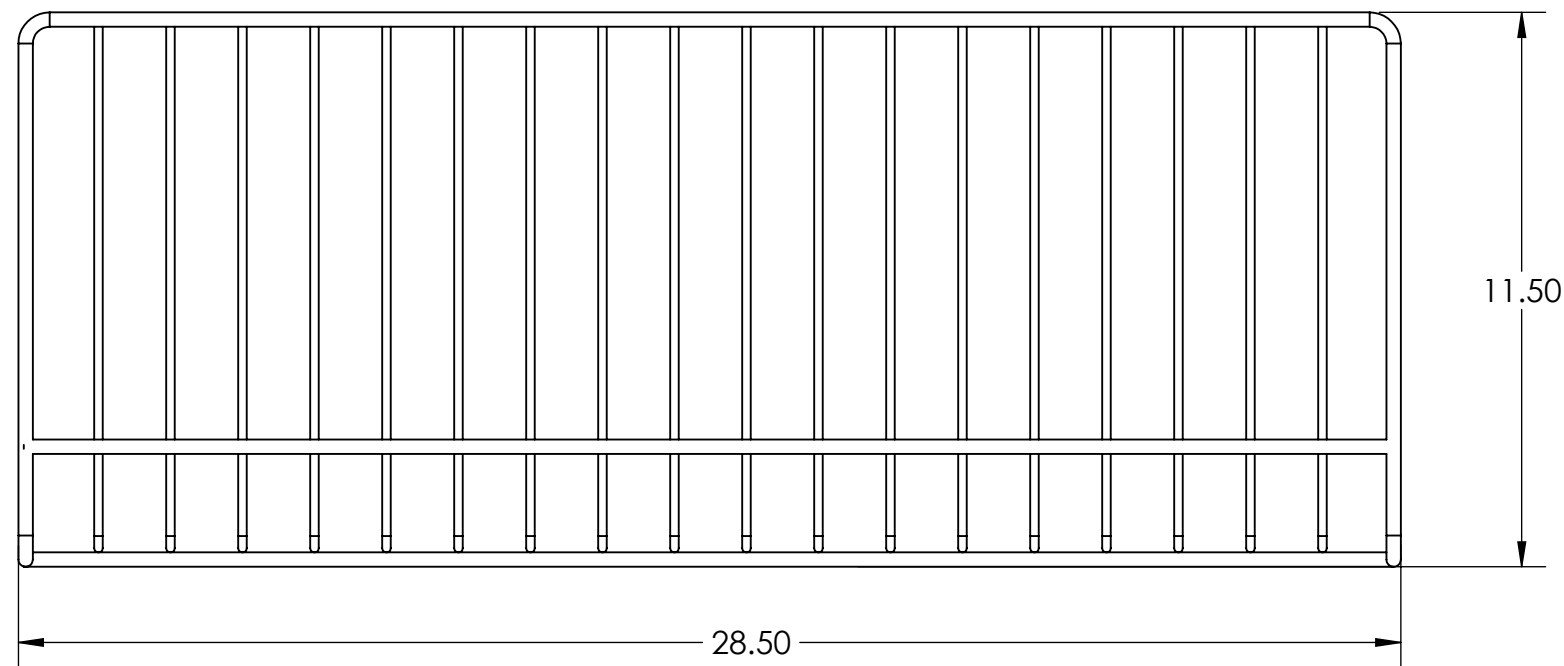

**NOT WHAT YOU'RE LOOKING FOR?  
CONTACT US FOR CUSTOM ORDERS!**  
WWW.ACRYLICDIVIDERS.COM

**MADE FROM PAINTED STEEL WIRE**  
**AVAILABLE IN EITHER WHITE OR BLACK**

ACRYLICDIVIDERS.COM		
TITLE: 14.5" x 11.5" x 28.5" WIRE DIVIDER		
SIZE <b>B</b>	DWG. NO. WD_001	REV NR
SCALE: 1:4	WEIGHT:	SHEET 1 OF 1